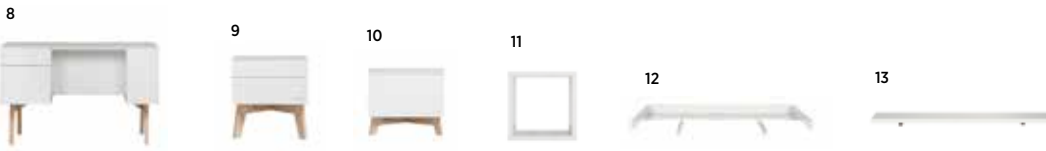

SIXTIES OAK (high gloss)

1-COT 11706080-1 65x97x125 cm. 2-COT-BED 11706090-1 75x97x145 cm. 3-CHEST 11706070-1 130x90x56 cm. 4-WARDROBE (2 DOORS) 11706095-1 104x180x56 cm. 5-WARDROBE (3 DOORS) 11706096-1 156x180x55 cm. 6-DRAWER UNIT FOR WARDROBE 11706049 44x38x52 cm. 7-SINGLE BED 11706260-1 204x75x95 cm. 8-DESK 11706250-1 126x78x60 cm. 9-BEDSIDE TABLE 11706255-1 53x56x43 cm. 10-TOYBOX 11706265-1 64x55x42 cm. 11-CUBE GLOSS* 11703509 40x40x20 cm. 12-CHEST EXTENDER* 11706061 130x11x23 cm. 13-SHELF* 11706052 100x6x16 cm.

SIXTIES PINE (matt)

1-COT 11706020-2 65x97x125 cm. 2-COT-BED 11706030-2 75x97x145 cm. 3-CHEST 11706010-2 130x90x56 cm. 4-WARDROBE (2 DOORS) 11706040-2 104x180x56 cm. 5-WARDROBE (3 DOORS) 11706045-2 156x180x55 cm. 6-DRAWER UNIT FOR WARDROBE 11706049 44x38x52 cm. 7-SINGLE BED 11706220-2 204x75x95 cm. 8-DESK 11706200-2 126x78x60 cm. 9-BEDSIDE TABLE 11706210-2 53x56x43 cm. 10-TOYBOX 11706230-2 64x55x42 cm. 11-CUBE MATT 11703508 40x40x20 cm. 12-CHEST EXTENDER 11706060 130x11x23 cm. 13-SHELF 11706051 100x6x16 cm.