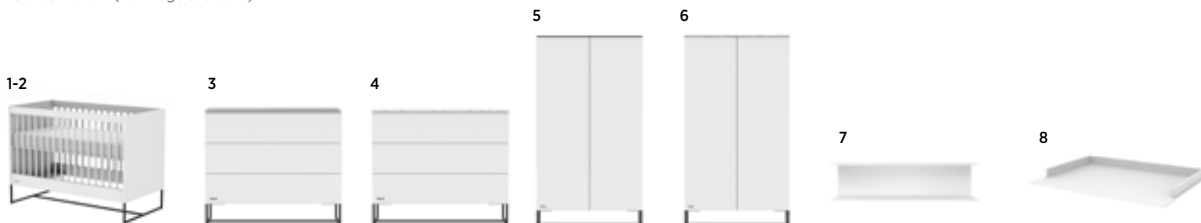

INTENSE WHITE / BLACK PAINTED LEGS

1-COT 11706303-1 65x90x124 cm. 2-COT-BED 11706304-1 75x90x144 cm. 3-CHEST 11706300-1 106x91x53 cm. 4-CHEST (MARBLE) 11706300-4 106x91x54 cm. 5-WARDROBE 11706302-1 106x195x53 cm. 6-WARDROBE (MARBLE) 11706302-4 106x195x54 cm. 7-SHELF 11706306 90x22x18 cm. 8-CHEST EXTENDER 11706305 106x8x25 cm. 9-CHEST EXTENDER (COMPATIBLE WITH THE MARBLE CHEST) 11706401 106x33x25 cm. (no image available).