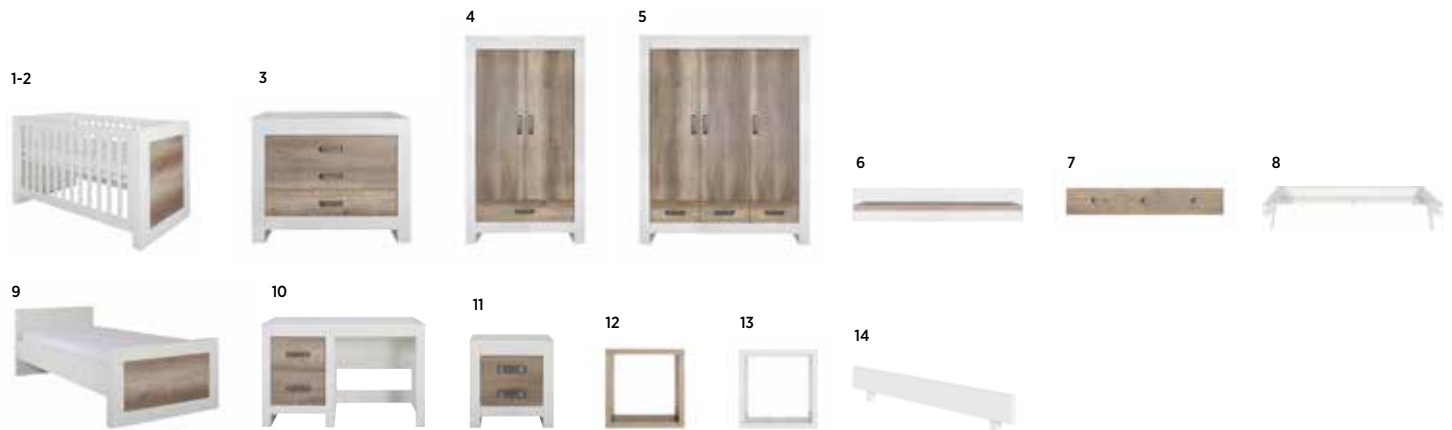

COSTA

1-COT 11703501 66x80x132 cm. 2-COT-BED 11703502 76x80x152 cm. 3-CHEST 11703500 120x93x60 cm. 4-WARDROBE (2 DOORS) 11703503 110x190x57 cm. 5-WARDROBE (3 DOORS) 11703513 155x190x57 cm. 6-SHELF 11703504 100x20x17 cm. 7-COAT RACK 11703506 60x10x4 cm. 8-CHEST EXTENDER 11703505 120x19 cm. 9-SINGLE BED 11703512 212x77x97 cm. 10-DESK 11703511 122x77x60 cm. 11-BEDSIDE TABLE 11703510 53x55x36 cm. 12-CUBE OLD LOOK 11703507 40x40x20 cm. 13-CUBE MATT 11703508 40x40x20 cm. 14-BEDRAIL 11703354 4x30x130 cm.