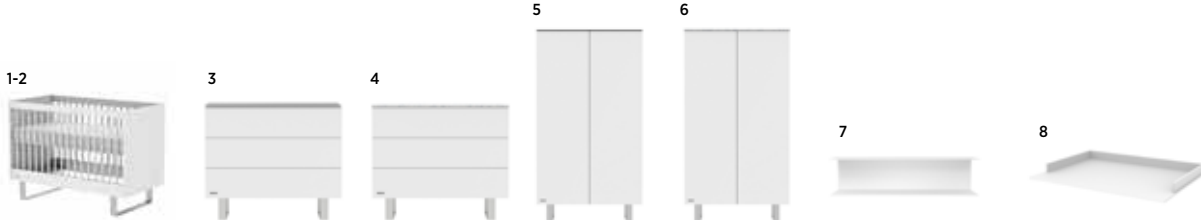

INTENSE WHITE / STAINLESS STEEL LEGS

1-COT 11706303-2 65x90x124 cm. 2-COT-BED 11706304-2 75x90x144 cm. 3-CHEST 11706300-2 106x91x53 cm. 4-CHEST (MARBLE) 11706300-3 106x91x54 cm. 5-WARDROBE 11706302-2 106x195x53 cm. 6-WARDROBE (MARBLE) 11706302-4 106x195x54 cm. 7-SHELF 11706306 90x22x18 cm. 8-CHEST EXTENDER 11706305 106x8x25 cm. 9-CHEST EXTENDER (COMPATIBLE WITH THE MARBLE CHEST) 11706401 106x33x25 cm. (no image available).