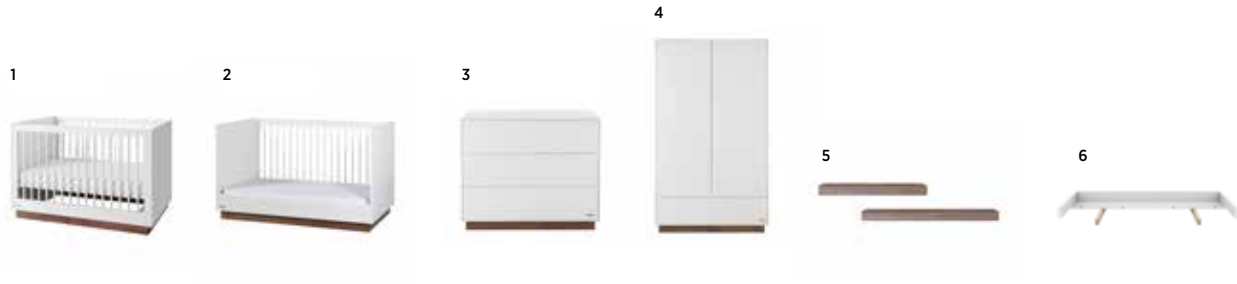

STUDIO

1-COT 11704082 65x83x125 cm. **2-COT-BED** 11704083 75x83x145 cm. **3-CHEST** 11704080 110x90x55 cm. **4-WARDROBE** 11704084 110x190x55 cm. **5-SHELF (2 PIECES)** 11704085 40x3x13 cm + 50x3x17cm.
6-CHEST EXTENDER 11704081 110x13x24 cm.

EN All measurements are width x height x depth.
DE alle Abmessungen sind Breite x Höhe x Tiefe.