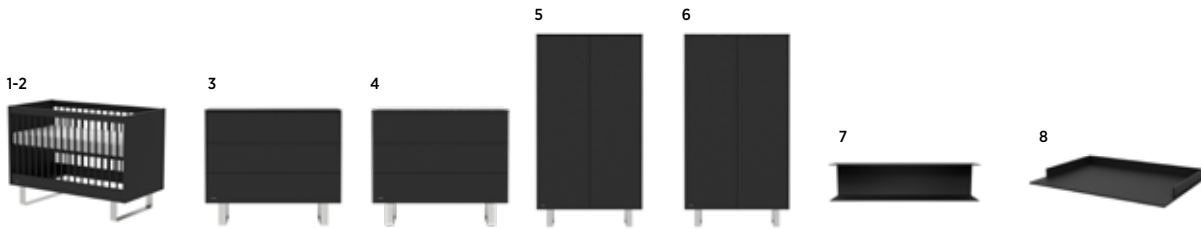

INTENSE BLACK / STAINLESS STEEL LEGS

1-COT 11706353-2 65x90x124 cm. 2-COT-BED 11706354-2 75x90x144 cm. 3-CHEST 11706350-2 106x91x53 cm. 4-CHEST (MARBLE) 11706350-3 106x91x54 cm. 5-WARDROBE 11706352-2 106x195x53 cm. 6-WARDROBE (MARBLE) 11706352-3 106x195x54 cm. 7-SHELF 11706356 90x22x18 cm. 8-CHEST EXTENDER 11706355 106x8x25 cm. 9-CHEST EXTENDER (COMPATIBLE WITH THE MARBLE CHEST) 11706411 106x33x25 cm. (no image available).