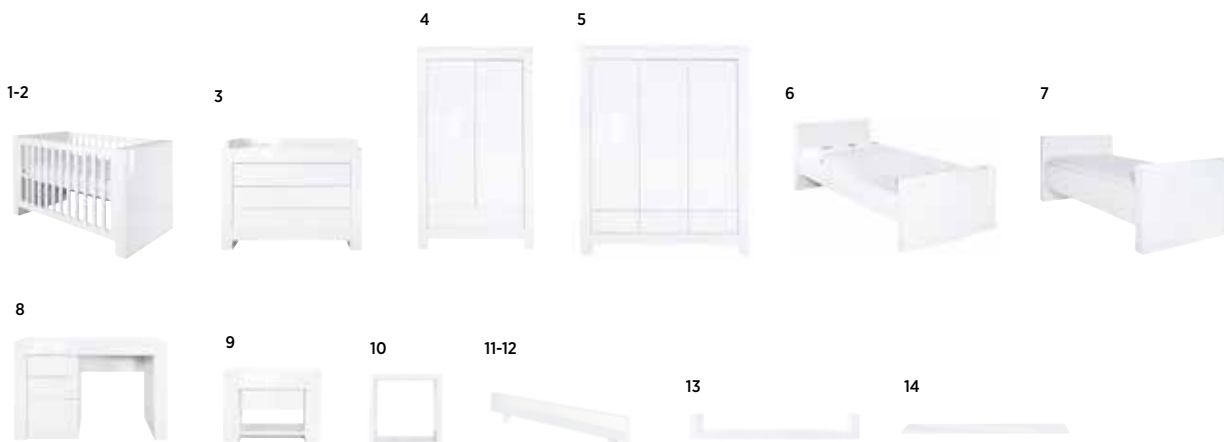

SOMERO (high gloss)

1-COT 11702951 66x78x140 cm. 2-COT-BED 11702952 76x78x160 cm. 3-CHEST 11702950 120x100x60 cm. 4-WARDROBE (2 DOORS) 11702953 110x188x56 cm. 5-WARDROBE (3 DOORS) 11702959 155x200x56 cm. 6-SINGLE BED 11702957 97x77x221 cm. 7-TODDLER BED 11703350 76x62x166 cm. 8-DESK 11702956 115x76x60 cm. 9-BEDSIDE TABLE 11702958 58x43x36 cm. 10-CUBE GLOSS 11703509 40x40x20 cm. 11-BEDRAIL 70X150 11703351 130x25x4 cm. 12-BEDRAIL 90X200 11703353 130x30x4 cm. 13-SHELF 11702954 100x14x20 cm. 14-CHEST EXTENDER 11702955 120x10x19 cm.