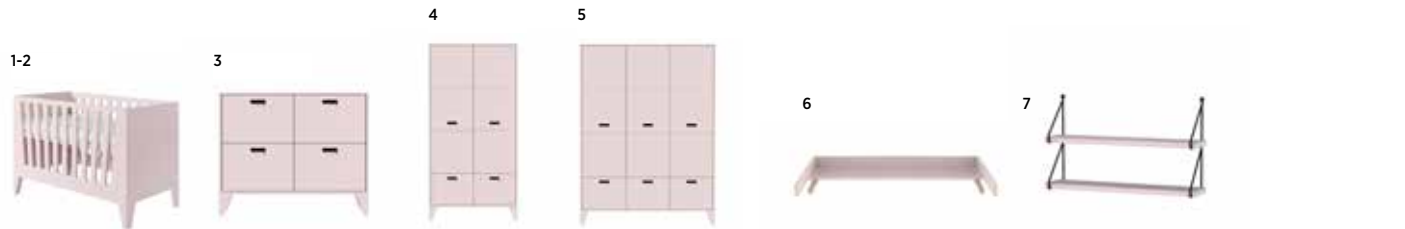

NIKKI PINK

1-COT 11704182 65x88x125 cm. 2-COT-BED 11704183 75x88x145 cm. 3-CHEST 11704180 100x91x55 cm. 4-WARDROBE (2 DOORS) 11704184 100x200x55 cm. 5-WARDROBE (3 DOORS) 11704186 150x200x55 cm. 6-CHEST EXTENDER 11704181 100x12x21 cm. 7-SHELF 11704185 80x52x20 cm.