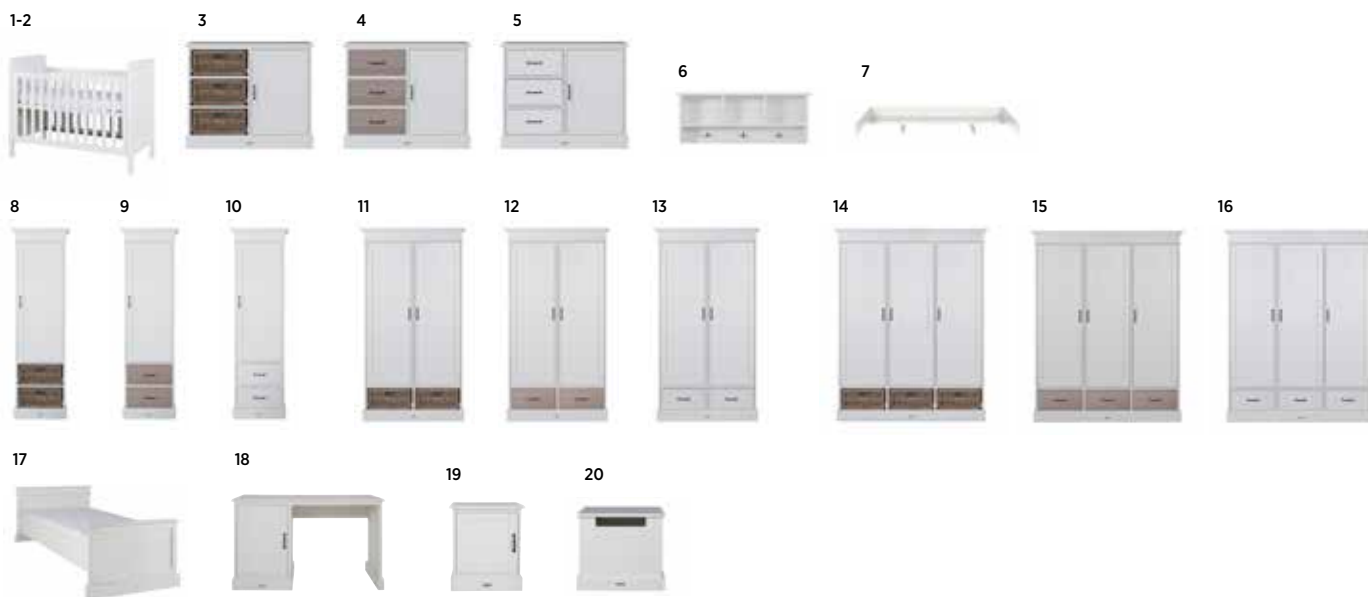

LA PREMIÈRE II

1-COT 11703951 67x100x128 cm. 2-COT-BED 11703952 77x100x148 cm. 3-CHEST (RATTAN) 11703950-1 110x91x57 cm. 4-CHEST (OAK) 11703950-3 110x91x57 cm. 5-CHEST (WHITE) 11703950-2 110x91x57 cm. 6-SHELF 11703954-1 98x37x17 cm. 7-CHEST EXTENDER 11703955 110x12x20 cm. 8-WARDROBE (RATTAN) 11703956-1 63x210x59 cm. 9-WARDROBE (OAK) 11703956-3 63x210x59 cm. 10-WARDROBE (WHITE) 11703956-2 63x210x59 cm. 11-WARDROBE (RATTAN) 11703953-1 114x210x59 cm. 12-WARDROBE (OAK) 11703953-3 114x210x59 cm. 13-WARDROBE (WHITE) 11703953-2 114x210x59 cm. 14-WARDROBE (RATTAN) 11703957-1 160x210x56 cm. 15-WARDROBE (OAK) 11703957-3 160x210x56 cm. 16-WARDROBE (WHITE) 11703957-2 160x210x56 cm. 17-SINGLE BED 11703958 100x78x208 cm. 18-DESK 11703959-1 130x77x57 cm. 19-BEDSIDE TABLE 11703960-1 51x61x46 cm. 20-TOYBOX 11703961 55x48x48 cm.